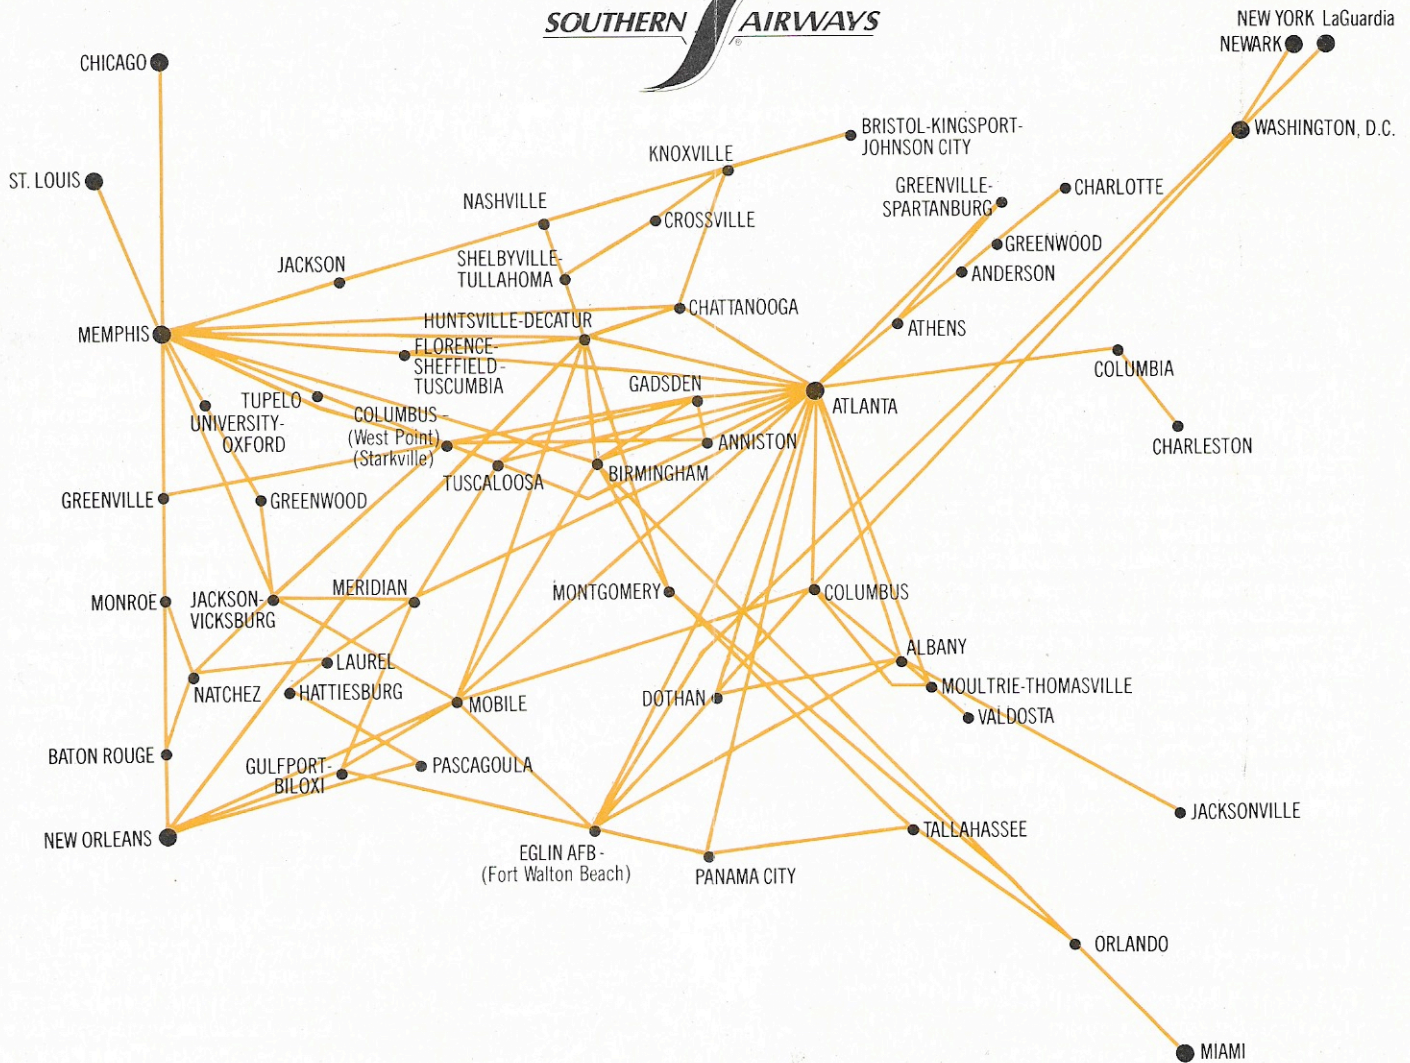

Systemwide Timetable, June 1, 1972

Southern Airways

We serve the nicest people
the very nicest way we know.

Southern's **HEYDAY HOLIDAY TOURS** are great in the Summertime... or any old time.

You'll find some of our more popular and economical package vacations on the next page. For full details on Southern's HeyDay Holiday Tours, call Southern or see your Travel Agent.

HEYDāY HOLIDāY TOURS

a great way to enjoy what you like to do best,
yet well within your budget.

Walt Disney World

If you haven't seen this magnificent vacation kingdom just outside Orlando, you've missed one of the country's most fabulous family resorts. Southern has a number of HeyDay Holiday Tours to Walt Disney World. With our all-inclusive package vacations you can stay at the Contemporary Resort Hotel, Polynesian Village or a dozen other nearby hotels and motels. Included in these tours are admissions to the "Magic Kingdom" and its attractions. You can stay a minimum of three days and two nights, or add on as many extra days as you like.

"Golf & Play on Mobile Bay"

The Grand Hotel at Point Clear is nationally famous as an outdoor world of sports with the emphasis on golf. In addition to its spectacular 27-hole layout, the Grand Hotel surrounds you with other outdoor activities such as fishing, sailing, tennis, riding, swimming, skeet and trap shooting. Our HeyDay Holiday Tour is available for seven days and six nights, or four days and three nights. Included are your accommodations, breakfasts, dinners, unlimited greens fees, pier fishing, tennis and all gratuities except for beverage service.