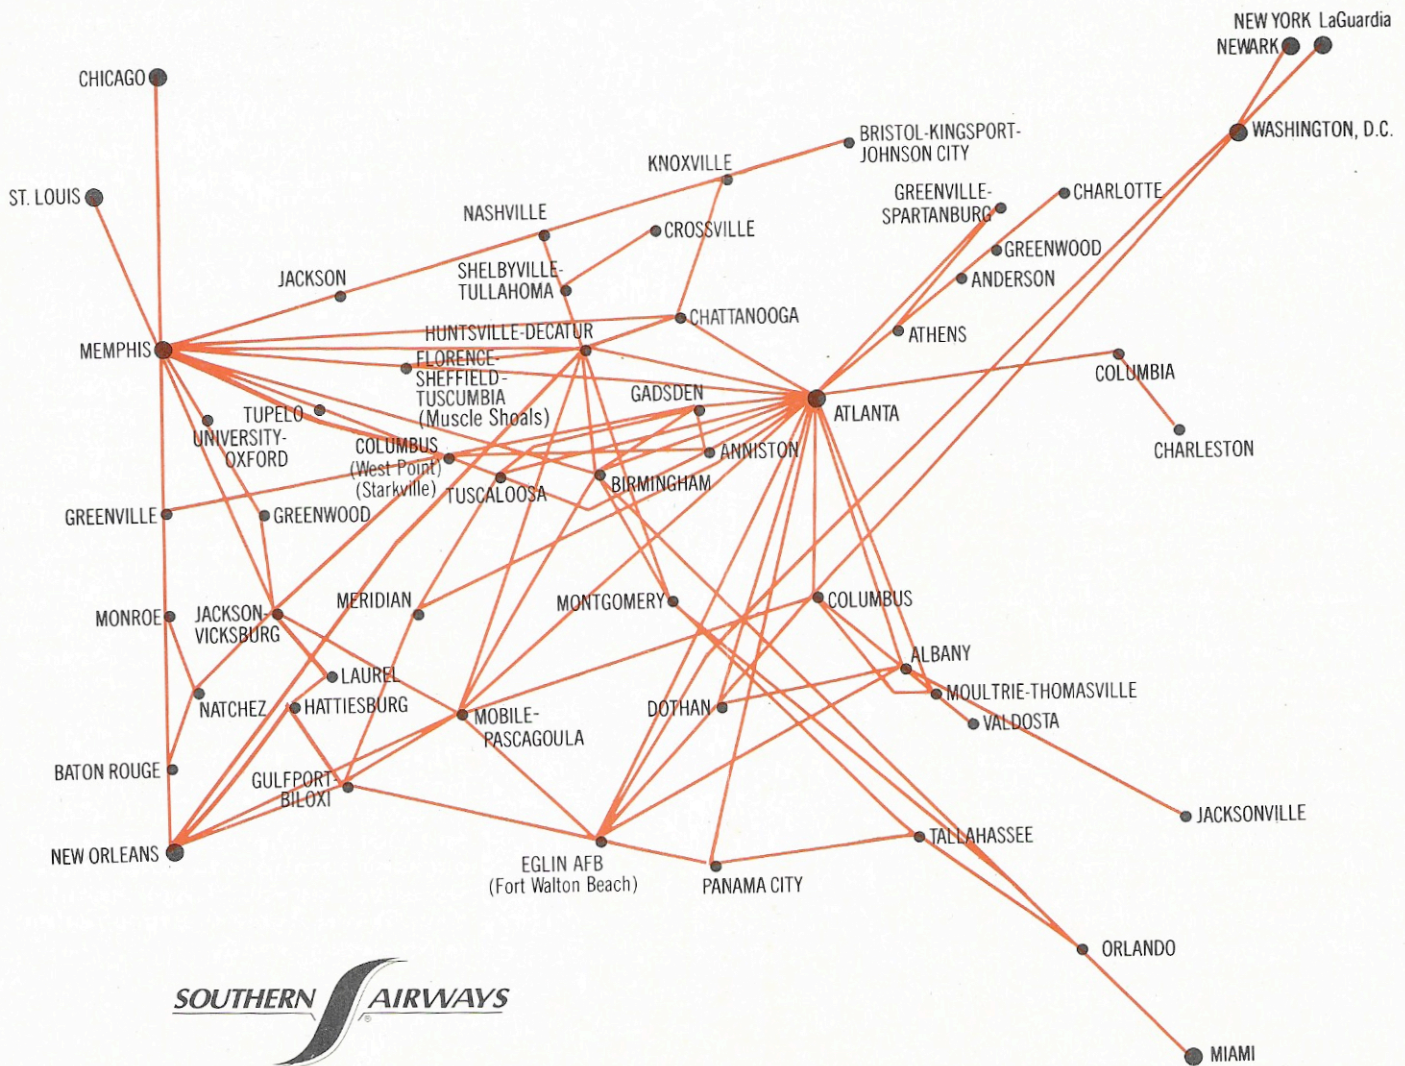

Systemwide Timetable, January 31, 1973

Southern Airways

We serve the nicest people
the very nicest way we know.

Southern's HEYDAY HOLIDAY TOURS are great any old time.

You'll find some of our more popular and economical package vacations on the next page. For full details on Southern's HeyDay Holiday Tours, call Southern or see your Travel Agent.

HEYDAY HOLIDAY TOURS

a great way to enjoy what you like to do best,
yet well within your budget.

Walt Disney World

If you haven't seen this magnificent vacation kingdom just outside Orlando, you've missed one of the country's most fabulous family resorts. Southern has a number of HeyDay Holiday Tours to Walt Disney World. With our all-inclusive package vacations you can stay at the Contemporary Resort Hotel, Polynesian Village or a dozen other nearby hotels and motels. Included in these tours are admissions to the "Magic Kingdom" and its attractions. You can stay a minimum of three days and two nights, or add on as many extra days as you like.

"Golf & Play on Mobile Bay"

The Grand Hotel at Point Clear is nationally famous as an outdoor world of sports with the emphasis on golf. In addition to its spectacular 27-hole layout, the Grand Hotel surrounds you with other outdoor activities such as fishing, sailing, tennis, riding, swimming, skeet and trap shooting. Our HeyDay Holiday Tour is available for seven days and six nights, or four days and three nights. Included are your accommodations, breakfasts, dinners, unlimited greens fees, pier fishing, tennis and all gratuities except for beverage service.