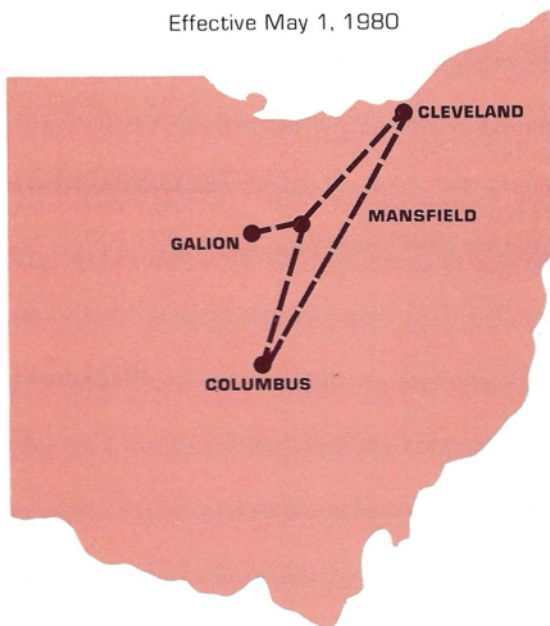

FLIGHT SCHEDULE

Effective May 1, 1980

**FOR RESERVATIONS CALL:
TOLL FREE 800-428-4253**

Operated by Fischer Brothers Aviation of Galion

FROM

CLEVELAND

FROM

MANSFIELD

Leave	Arrive	Flight Freq.
8:30a	9:15a	598 SAT
1:00p	1:55p	541 SUN

Service between Mansfield and Galion provided by GCS Airlines.

CHECK-IN TIME FOR FLIGHTS

In the interest of on-time service to all passengers, we ask that you be at the airport counter 20 minutes prior to the published flight time. Reservations not claimed 5 minutes prior to the scheduled flight time are subject to cancellation.

In the event you cannot go, please be considerate of others and cancel your reservation.

FASTEST — PDQ (Packages Delivered Quick)

Got a "hot" parcel that has to go and be there in a short time? Then use PDQ for parcels up to 50 pounds. Name your flight. We've got Interlining capability to most anywhere. Pick up and/or delivery service available 24 hours, 7 days a week. Call toll free 800-638-7346 (in Maryland 269-6180) to make arrangements. Have your shipment at the Allegheny ticket counter 30 minutes before flight time.

CHARTER SERVICE

Charter flights for passengers and/or freight can be provided to any airport in the U.S. or Canada.