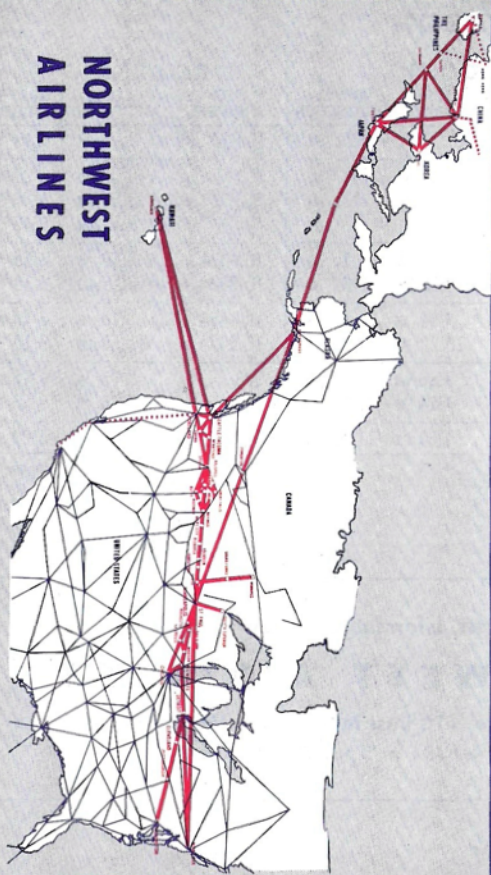

**NORTHWEST
AIRLINES**

**A WORLD
OF EXPERIENCE ... OVER 25 YEARS**

SEE YOUR TRAVEL AGENT

OR NORTHWEST AIRLINES

NORTHWEST