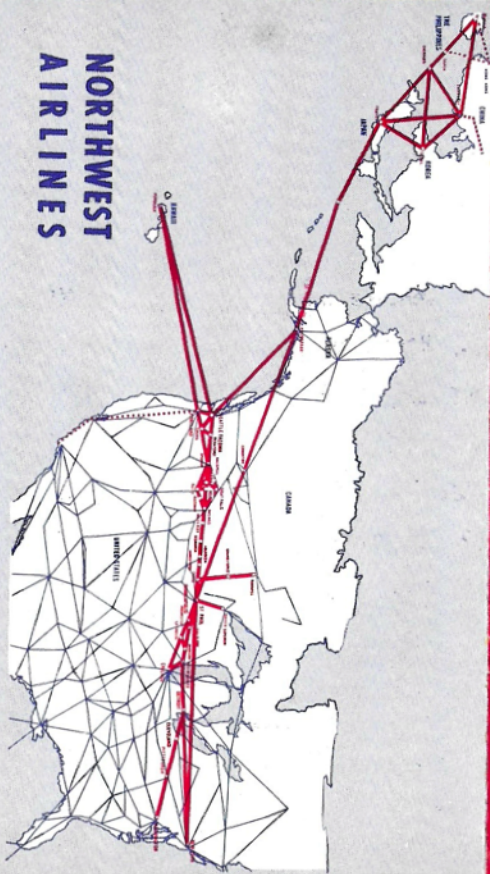

NORTHWEST

AIRLINES

**QUICK
REFERENCE
FLIGHT
SCHEDULE**

QUICK REFERENCE SCHEDULES FOR WINNIPEG

FLIGHT 408

Lv. WINNIPEG.....	8:00 am
Ar. Grand Forks.....	8:56 am
Ar. Fargo.....	10:01 am
Ar. Minneapolis-St. Paul.....	11:41 am
Ar. Rochester.....	12:50 pm
Ar. Chicago.....	2:44 pm
Ar. Madison*.....	2:56 pm
Ar. Milwaukee*.....	3:12 pm
Ar. Detroit*.....	5:55 pm
Ar. Cleveland*.....	7:18 pm
Ar. Toronto**.....	7:45 pm
Ar. Pittsburgh*.....	8:24 pm
Ar. Washington*.....	9:44 pm
Ar. New York*.....	9:10 pm
Ar. Seattle*.....	8:32 pm

For Tickets, Information, Reservations

NORTHWEST AIRLINES

Ticket Office: 404 Main St., Winnipeg

Phone: 922-271 or Your Travel Agent

FLIGHT 424

Lv. WINNIPEG.....	3:00 pm
Ar. Grand Forks.....	4:00 pm
Ar. Fargo.....	5:00 pm
Ar. Minneapolis-St. Paul.....	6:40 pm
Ar. Rochester.....	7:42 pm
Ar. La Crosse.....	8:25 pm
Ar. Madison.....	9:26 pm
Ar. Milwaukee.....	10:12 pm
Ar. Chicago*.....	9:44 pm
Ar. New York**.....	3:50 am
Ar. Seattle*.....	7:12 am

*Via NWA connection at Minneapolis-St. Paul

**Via Connecting Airline from Chicago

The Finest Air Travel Anywhere

**NORTHWEST
AIRLINES**

**A WORLD
OF EXPERIENCE ... OVER 25 YEARS**

SEE YOUR TRAVEL AGENT

OR NORTHWEST AIRLINES

NORTHWEST

AIRLINES

**QUICK
REFERENCE
FLIGHT
SCHEDULE**