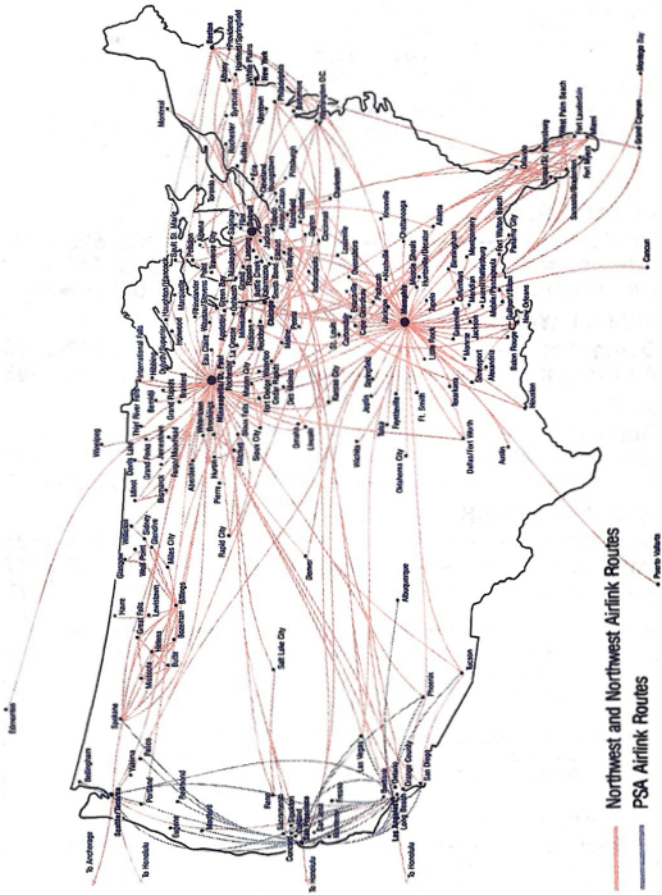

NORTHWEST

Timetable Effective January 31, 1987

Now serving
over 130 cities,
in 20 countries,
on 3 continents
thru 20 time zones.

**SACRAMENTO
SAN FRANCISCO**

*...and additional
destinations served by*

NORTHWEST

AIRLINK™

Look tous.

NORTHWEST

Northwest and Northwest Airlink Routes
PSA Airlink Routes