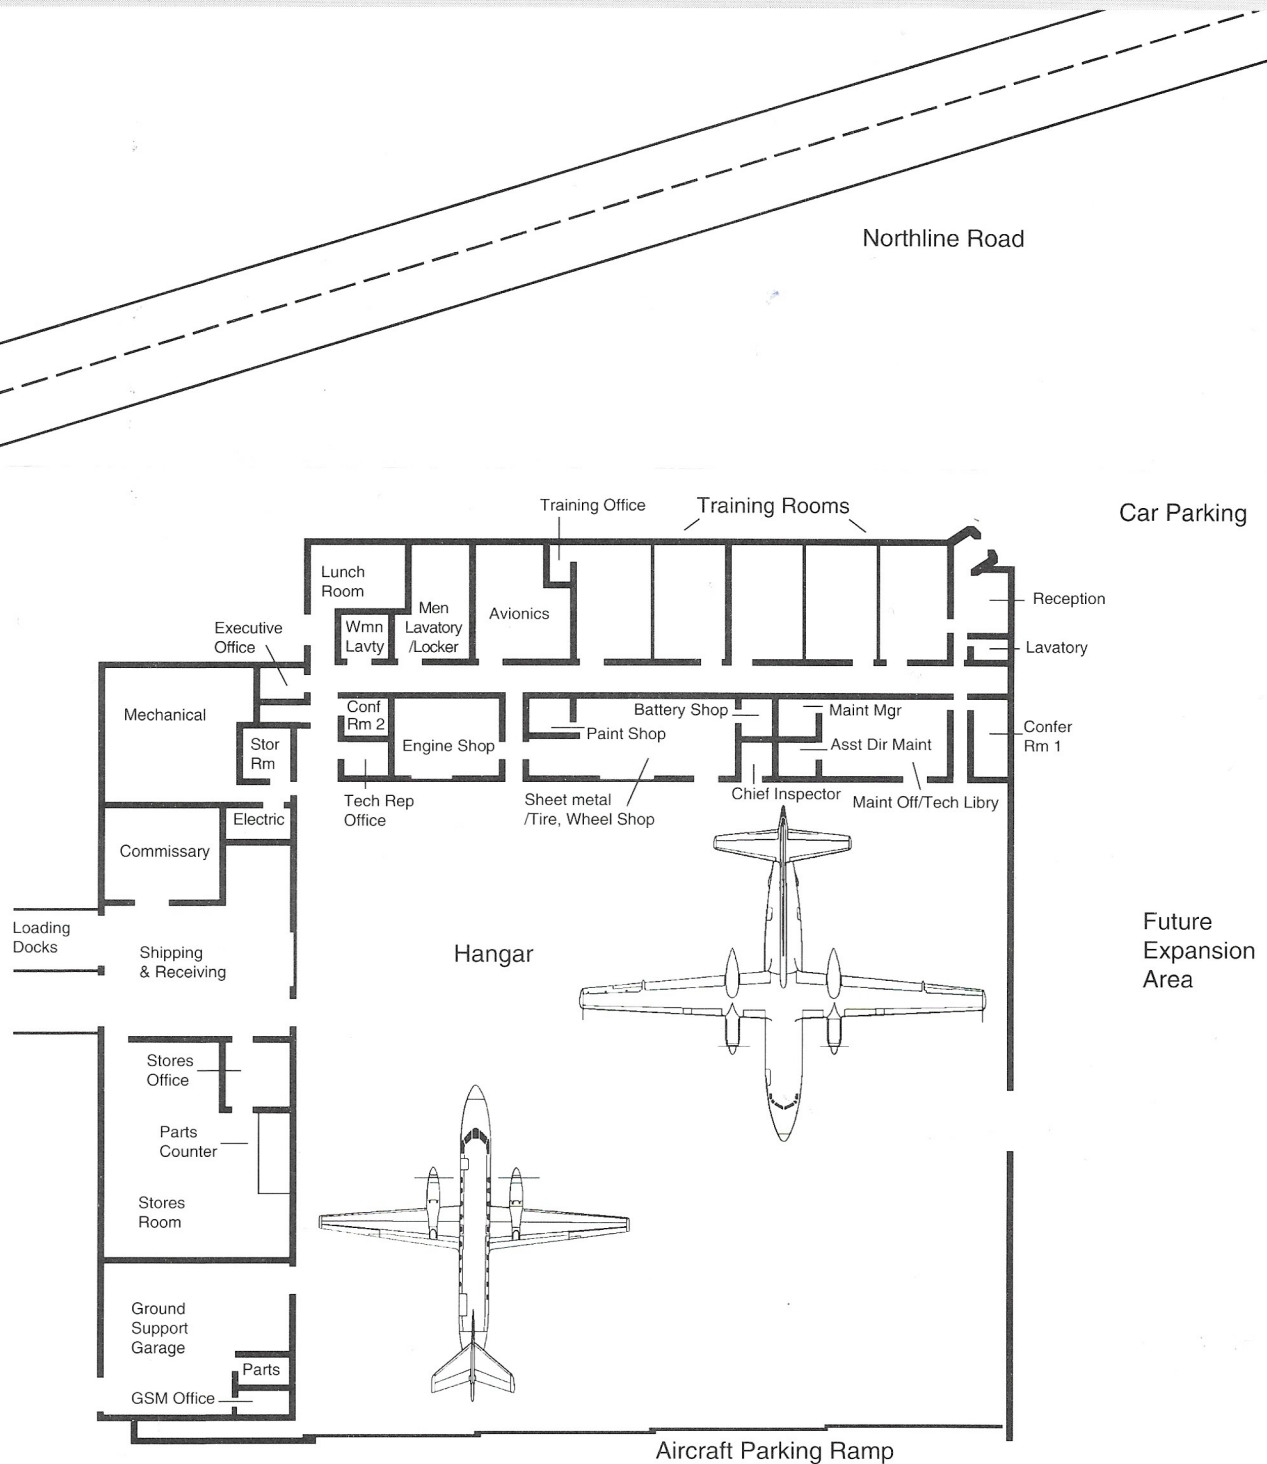

HANGAR DEDICATION MESABA AIRLINES

DETROIT METROPOLITAN AIRPORT • NOVEMBER 22, 1991

MESABA AIRLINES

AIRCRAFT MAINTENANCE & TRAINING FACILITY DETROIT METROPOLITAN AIRPORT

Route System Operated By Mesaba Airlines

NORTHWEST *Airlink*

EFFECTIVE SEPTEMBER 5, 1991