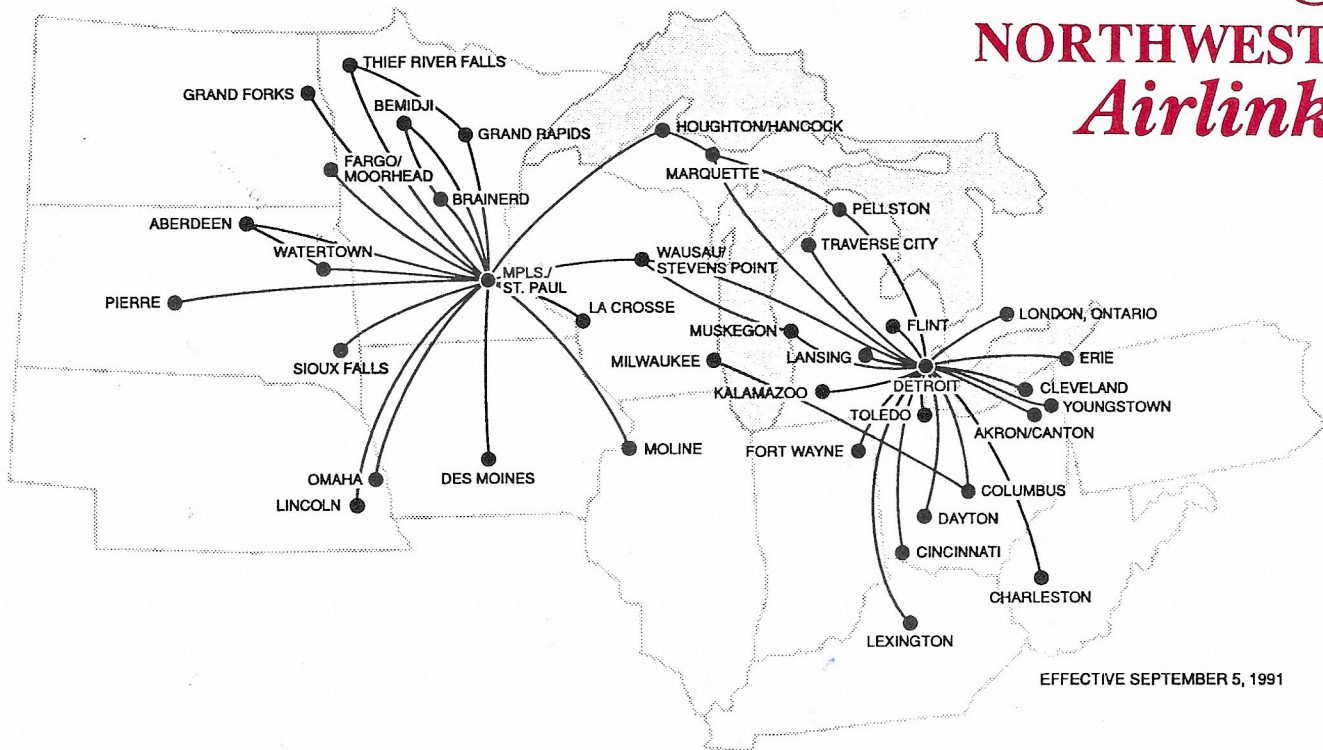

HANGAR DEDICATION MESABA AIRLINES

DETROIT METROPOLITAN AIRPORT • NOVEMBER 22, 1991

MESABA AIRLINES

AIRCRAFT MAINTENANCE & TRAINING FACILITY DETROIT METROPOLITAN AIRPORT

Route System Operated By Mesaba Airlines

NORTHWEST *Airlink*

EFFECTIVE SEPTEMBER 5, 1991