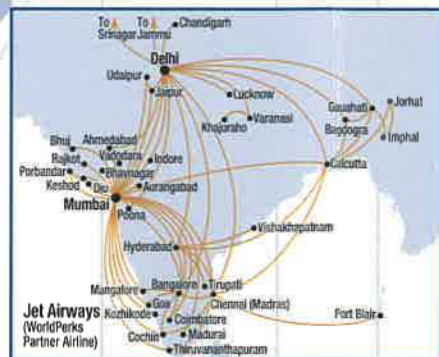

KLM Royal Dutch Airlines

NORTHWEST
AIRLINES

**Worldwide
Service
Routes**

9 PM 10 PM 11 PM MIDNIGHT 1 AM 2 AM 3 AM 4 AM 5 AM 6 AM 7 AM 8 AM 9 AM 10 AM 11 AM NOON 1 PM 2 PM 3 PM 4 PM

International Route System

- Northwest Airlines Service
- KLM Royal Dutch Airlines Service
- Continental Airlines Service
- Alitalia Airlines Service
- Air China Service
- Kenya Airways Service
- Japan Air System Service

9 PM 10 PM 11 MIDNIGHT 1 AM 2 AM 3 AM 4 AM 5 AM 6 AM 7 AM 8 9 AM 8 9 AM 10 AM 11 AM NOON 1 PM 2 PM 3 PM 4 PM