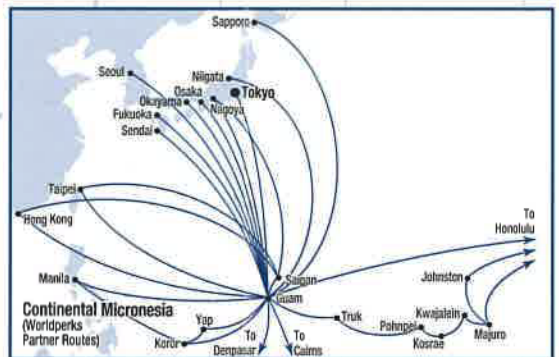

KLM Royal Dutch Airlines

NORTHWEST
AIRLINES

**Worldwide
Service
Routes**

9 PM 10 PM 11 PM MIDNIGHT 1 AM 2 AM 3 AM 4 AM 5 AM 6 AM 7 AM 8 AM 9 AM 10 AM 11 AM NOON 1 PM 2 PM 3 PM 4 PM

International Route System

- Northwest Airlines Service
- KLM Royal Dutch Airlines Service
- Continental Airlines Service
- Alitalia Airlines Service
- Air China Service
- Kenya Airways Service
- Japan Air System Service

9 PM 10 PM 11 MIDNIGHT 1 AM 2 AM 3 AM 4 AM 5 AM 6 AM 7 AM 8 9 AM 8 9 AM 10 AM 11 AM NOON 1 PM 2 PM 3 PM 4 PM