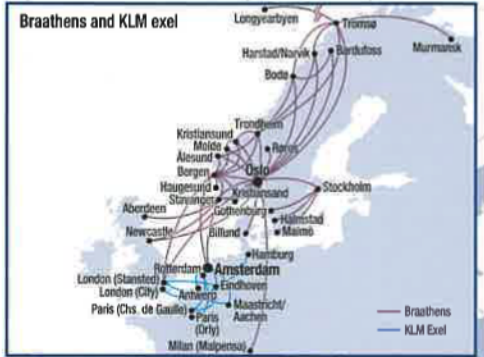

KLM Royal Dutch Airlines

NORTHWEST
AIRLINES

**Worldwide
Service
Routes**

9 PM 10 PM 11 PM MIDNIGHT 1 AM 2 AM 3 AM 4 AM 5 AM 6 AM 7 AM 8 AM 9 AM 10 AM 11 AM NOON 1 PM 2 PM 3 PM 4 PM

International Route System

- Northwest Airlines Service
- KLM Royal Dutch Airlines Service
- Continental Airlines Service
- Alitalia Airlines Service
- Air China Service
- Kenya Airways Service
- Japan Air System Service

9 PM 10 PM 11 MIDNIGHT 1 AM 2 AM 3 AM 4 AM 5 AM 6 AM 7 AM 8 9 AM 8 9 AM 10 AM 11 AM NOON 1 PM 2 PM 3 PM 4 PM