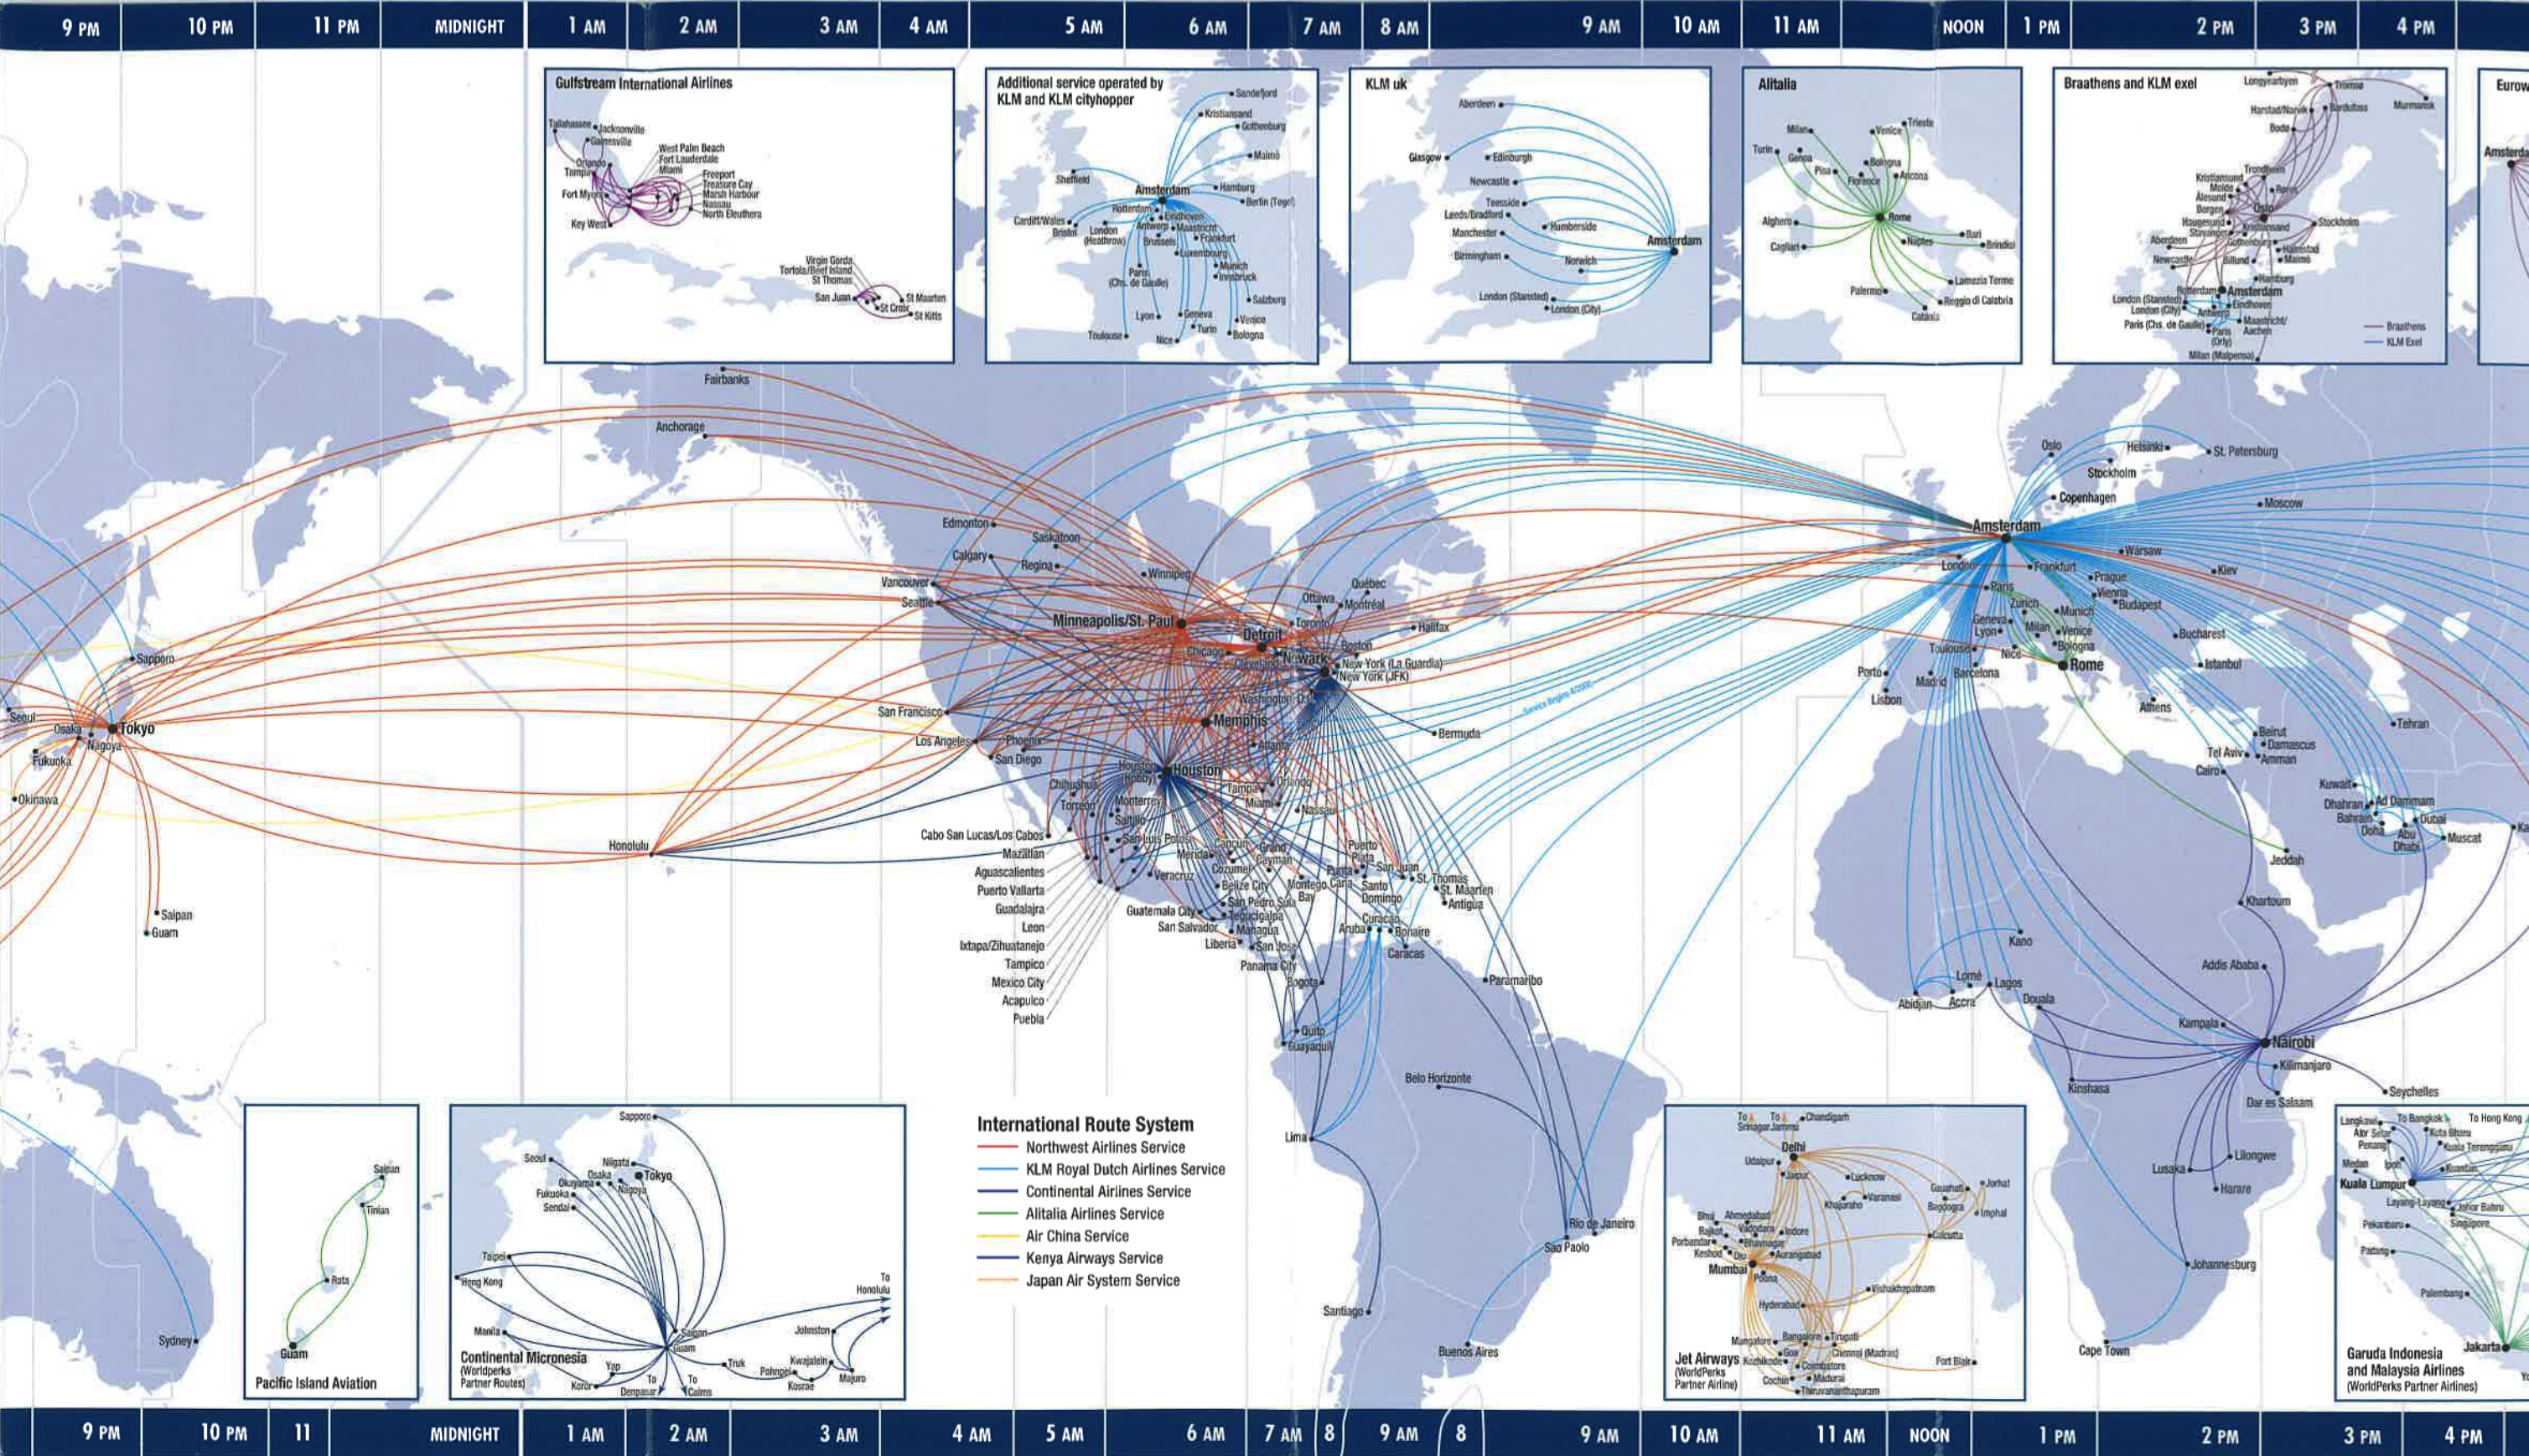

KLM Royal Dutch Airlines

NORTHWEST
AIRLINES

**Worldwide
Service
Routes**

9 PM 10 PM 11 PM MIDNIGHT 1 AM 2 AM 3 AM 4 AM 5 AM 6 AM 7 AM 8 AM 9 AM 10 AM 11 AM NOON 1 PM 2 PM 3 PM 4 PM

International Route System

- Northwest Airlines Service
- KLM Royal Dutch Airlines Service
- Continental Airlines Service
- Alitalia Airlines Service
- Air China Service
- Kenya Airways Service
- Japan Air System Service

9 PM 10 PM 11 MIDNIGHT 1 AM 2 AM 3 AM 4 AM 5 AM 6 AM 7 AM 8 9 AM 8 9 AM 10 AM 11 AM NOON 1 PM 2 PM 3 PM 4 PM