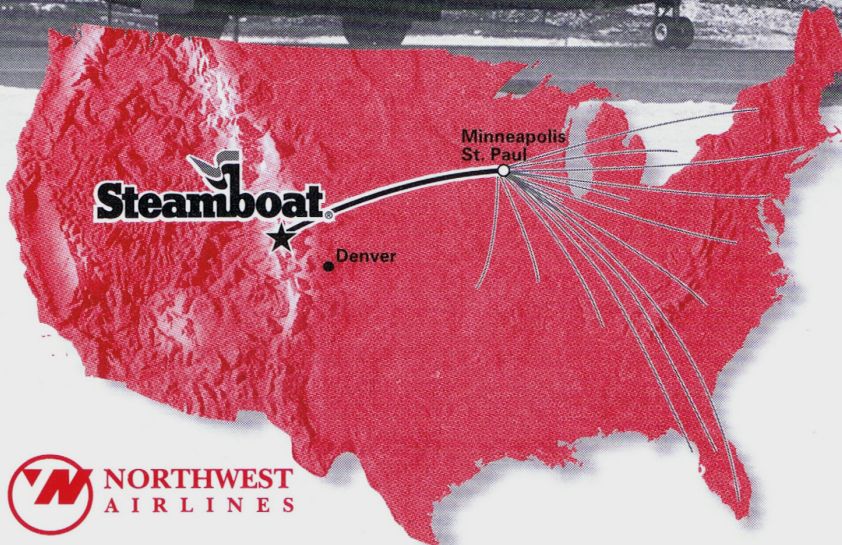

Steamboat® Northwest Airlines Non-Stop Jet Service

MINNEAPOLISSTEAMBOAT

	Departs	Arrives
Sat 12/19 - 3/30	4:45pm	6:05pm
Daily 2/1 - 4/4.....	4:45pm	6:05pm
Sat, Sun 12/19 - 4/4.....	11:40am	1:10pm

STEAMBOATMINNEAPOLIS

	Departs	Arrives
Sun 12/20 - 3/31	8:50am	12:20pm
Daily 2/1 - 4/5.....	8:50am	12:20pm
Sat, Sun 12/19 - 4/4.....	1:50pm	5:10pm

Dates, times, equipment and other details subject to change.

**STEAMBOAT IS ONE OF THE
EASIEST SKI AREAS IN THE
WORLD TO GET TO!**

Steamboat has the closest major airport of any ski resort in Colorado or Utah . . . the Yampa Valley Regional Airport at Hayden, 22 miles from the ski area.

A Whole New Mountain Area, More Terrain, and a New Lift. More than \$8 million in improvements this year.

More skiing. More snow. More lifts. More trails. What more could you ask for? One of the biggest ski mountains in North America is getting bigger and better this year, thanks to the continued expansion of Pioneer Ridge. We're opening 12 new trails this season — bringing our total to 140. This new expansion will open up new gladed skiing as well as some of the most challenging terrain on our mountain. To help service all this new acreage, we've added The Pony Express, a high-speed quad chairlift. And as if we don't get enough snow already, we're expanding our state-of-the-art snow-making system to ensure quality snow top-to-bottom, opening day through the last ski day in Spring.