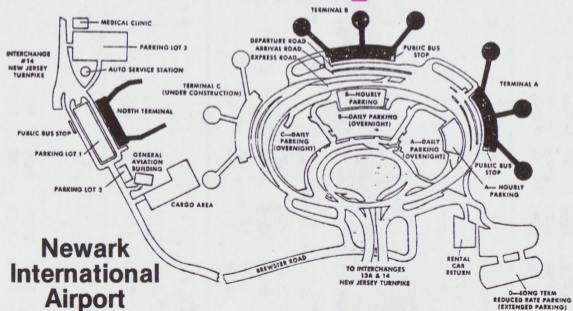

**Newark
International
Airport**