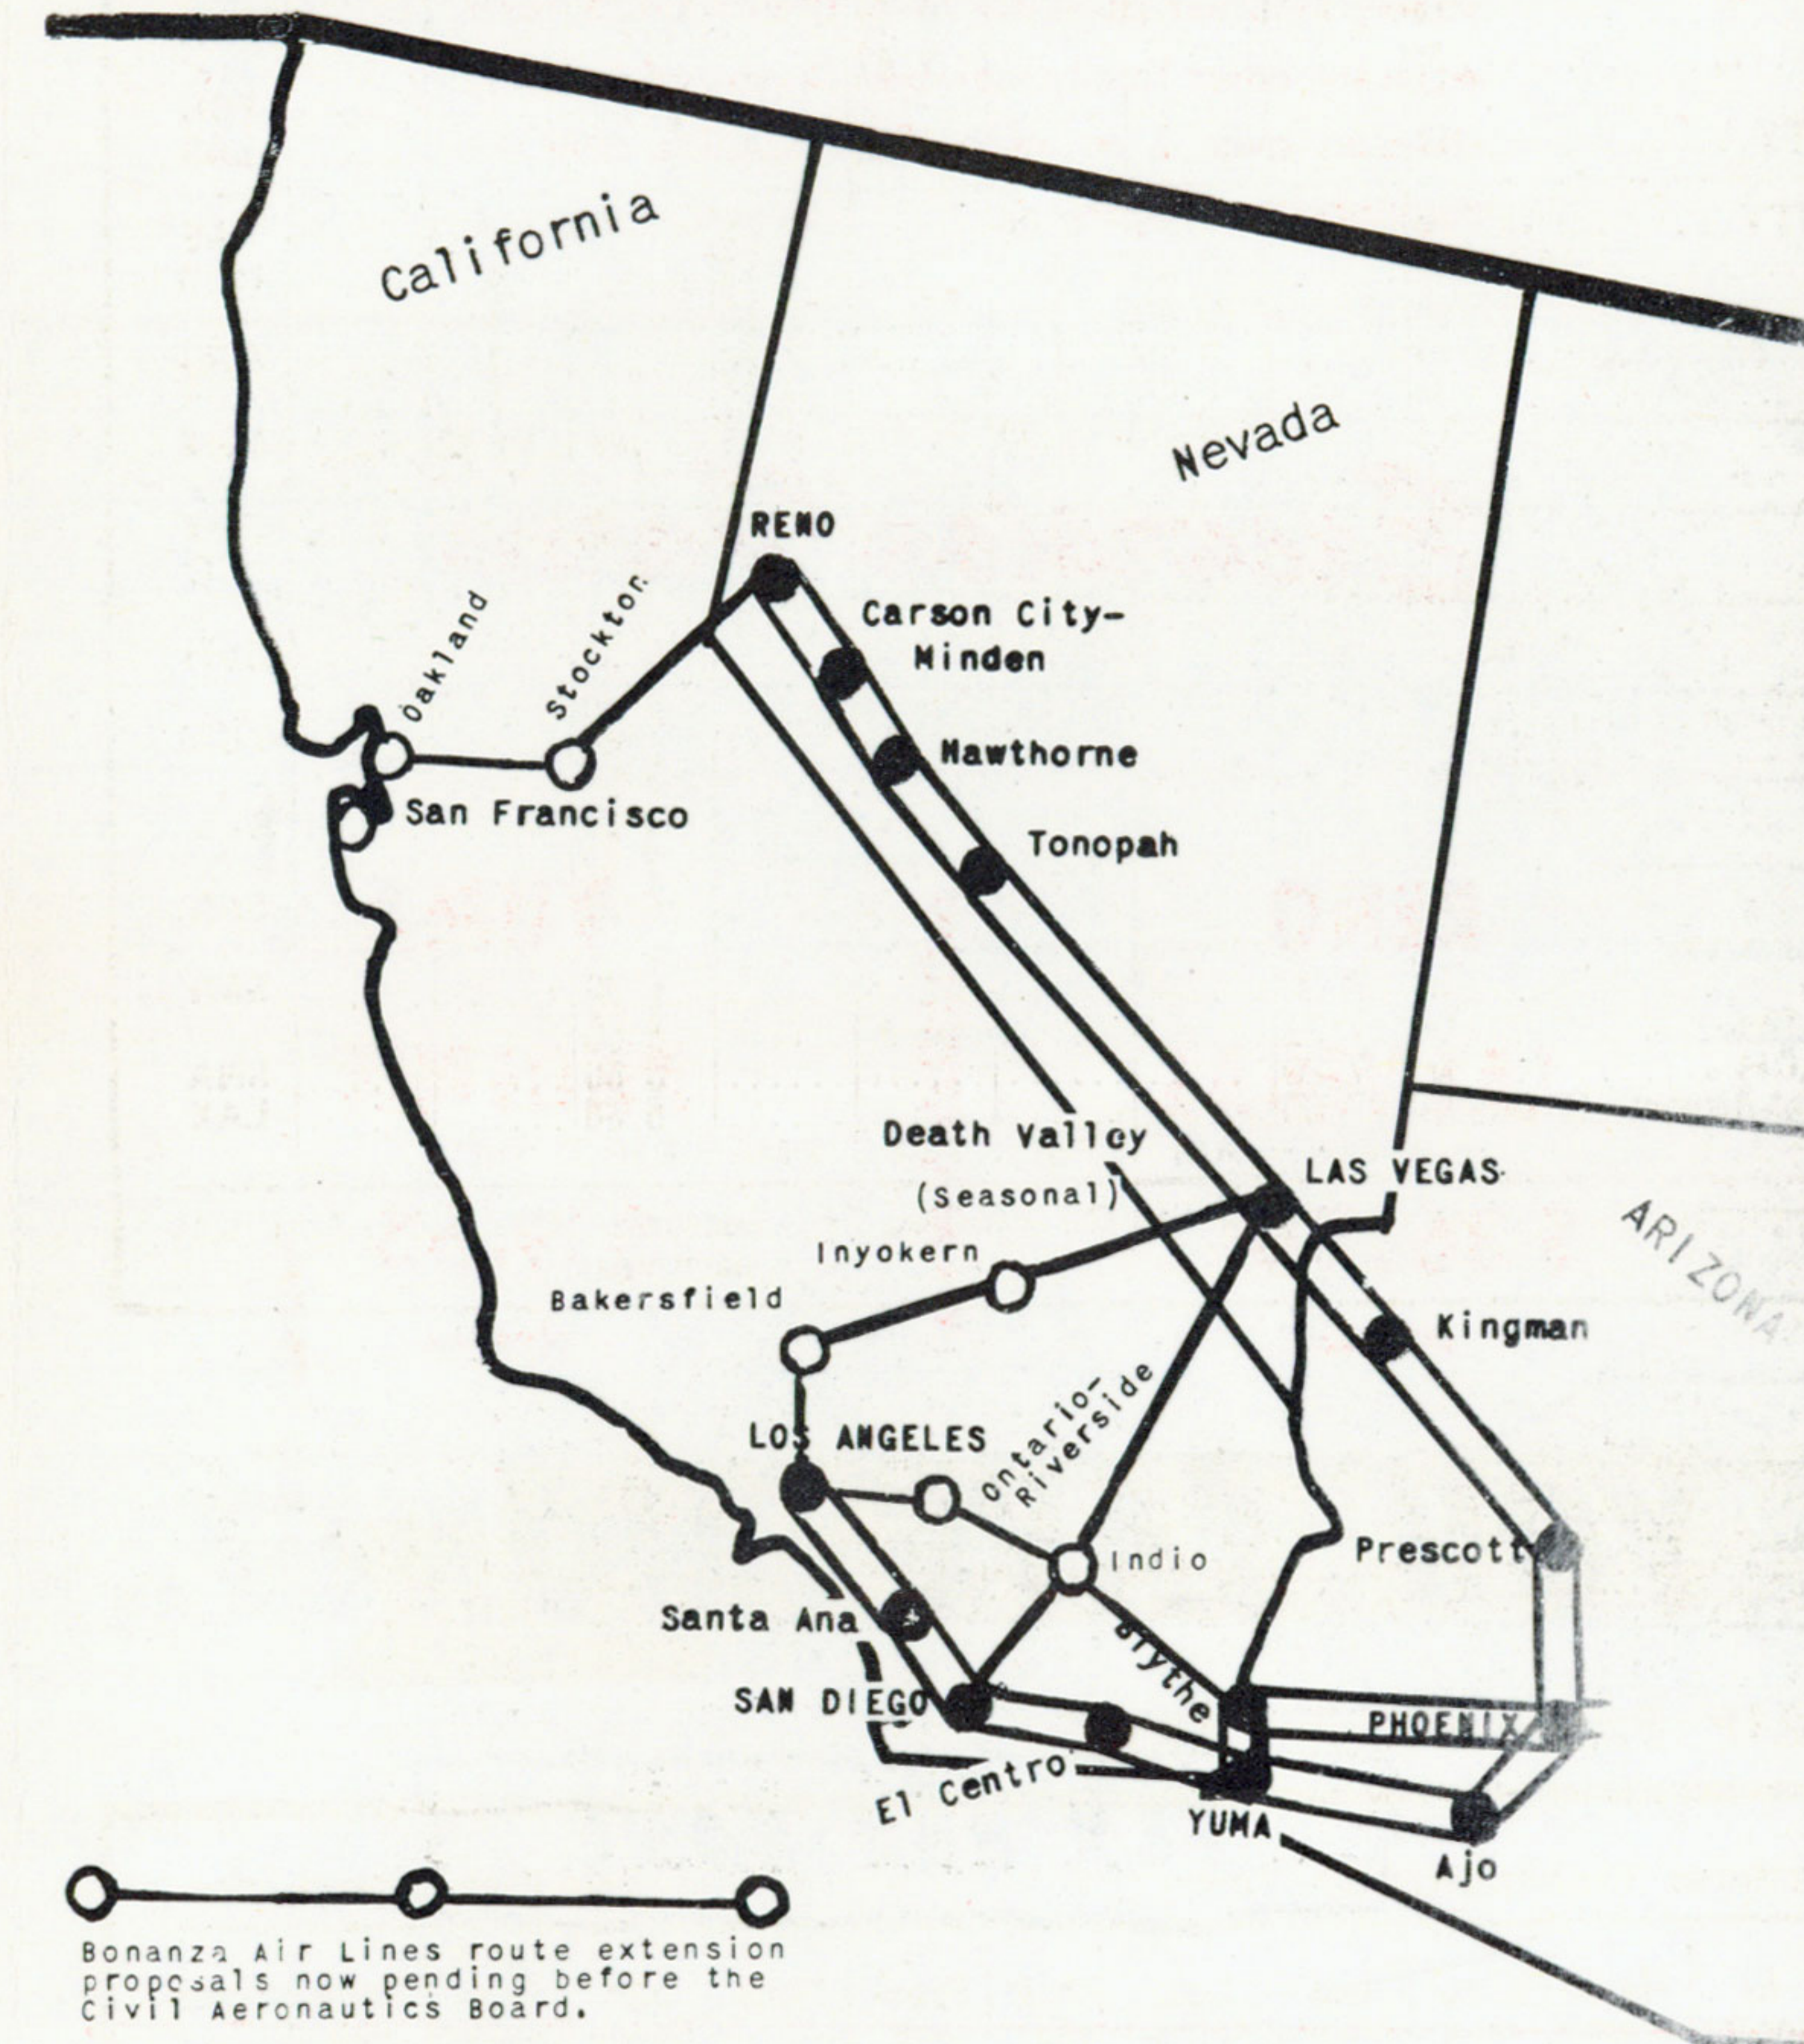

AT LOS ANGELES connect with UAL, WAL, SWA, TWA, AAL
AT SAN DIEGO connect with WAL, UAL, AAL
AT PHOENIX connect with FAL, TWA, AAL
AT LAS VEGAS connect with WAL, TWA, UAL
AT RENO connect with UAL

RENO
CARSON CITY-MINDEN
HAWTHORNE
TONOPAH
LAS VEGAS
KINGMAN
PRESCOTT
PHOENIX

Light Face—AM. Bold Face—PM. PDT—Pacific Daylight Time. MST—Mountain Standard Time. All trips flown with DC-3 planes. †—Seasonal—Nov. 1st to April 30th each year.

DEPENDABLE SERVICE

BONANZA AIR LINES is proud of its 8 years of public service in air transport. This pride is being continued while we provide you with the finest air service possible over "The Route of the Gold Strikes". The route map shown below reveals the land of wealth over which we fly. Fortunes have been taken from this area but more untold wealth remains hidden. In serving the fifteen cities on our route, we fly nearly five thousand miles daily. The proposed extensions reflected in the route map would add seven cities to our system in addition to over five thousand more miles daily. In combining the existing and the proposed routes BONANZA would help build the story book west into the west of tomorrow.