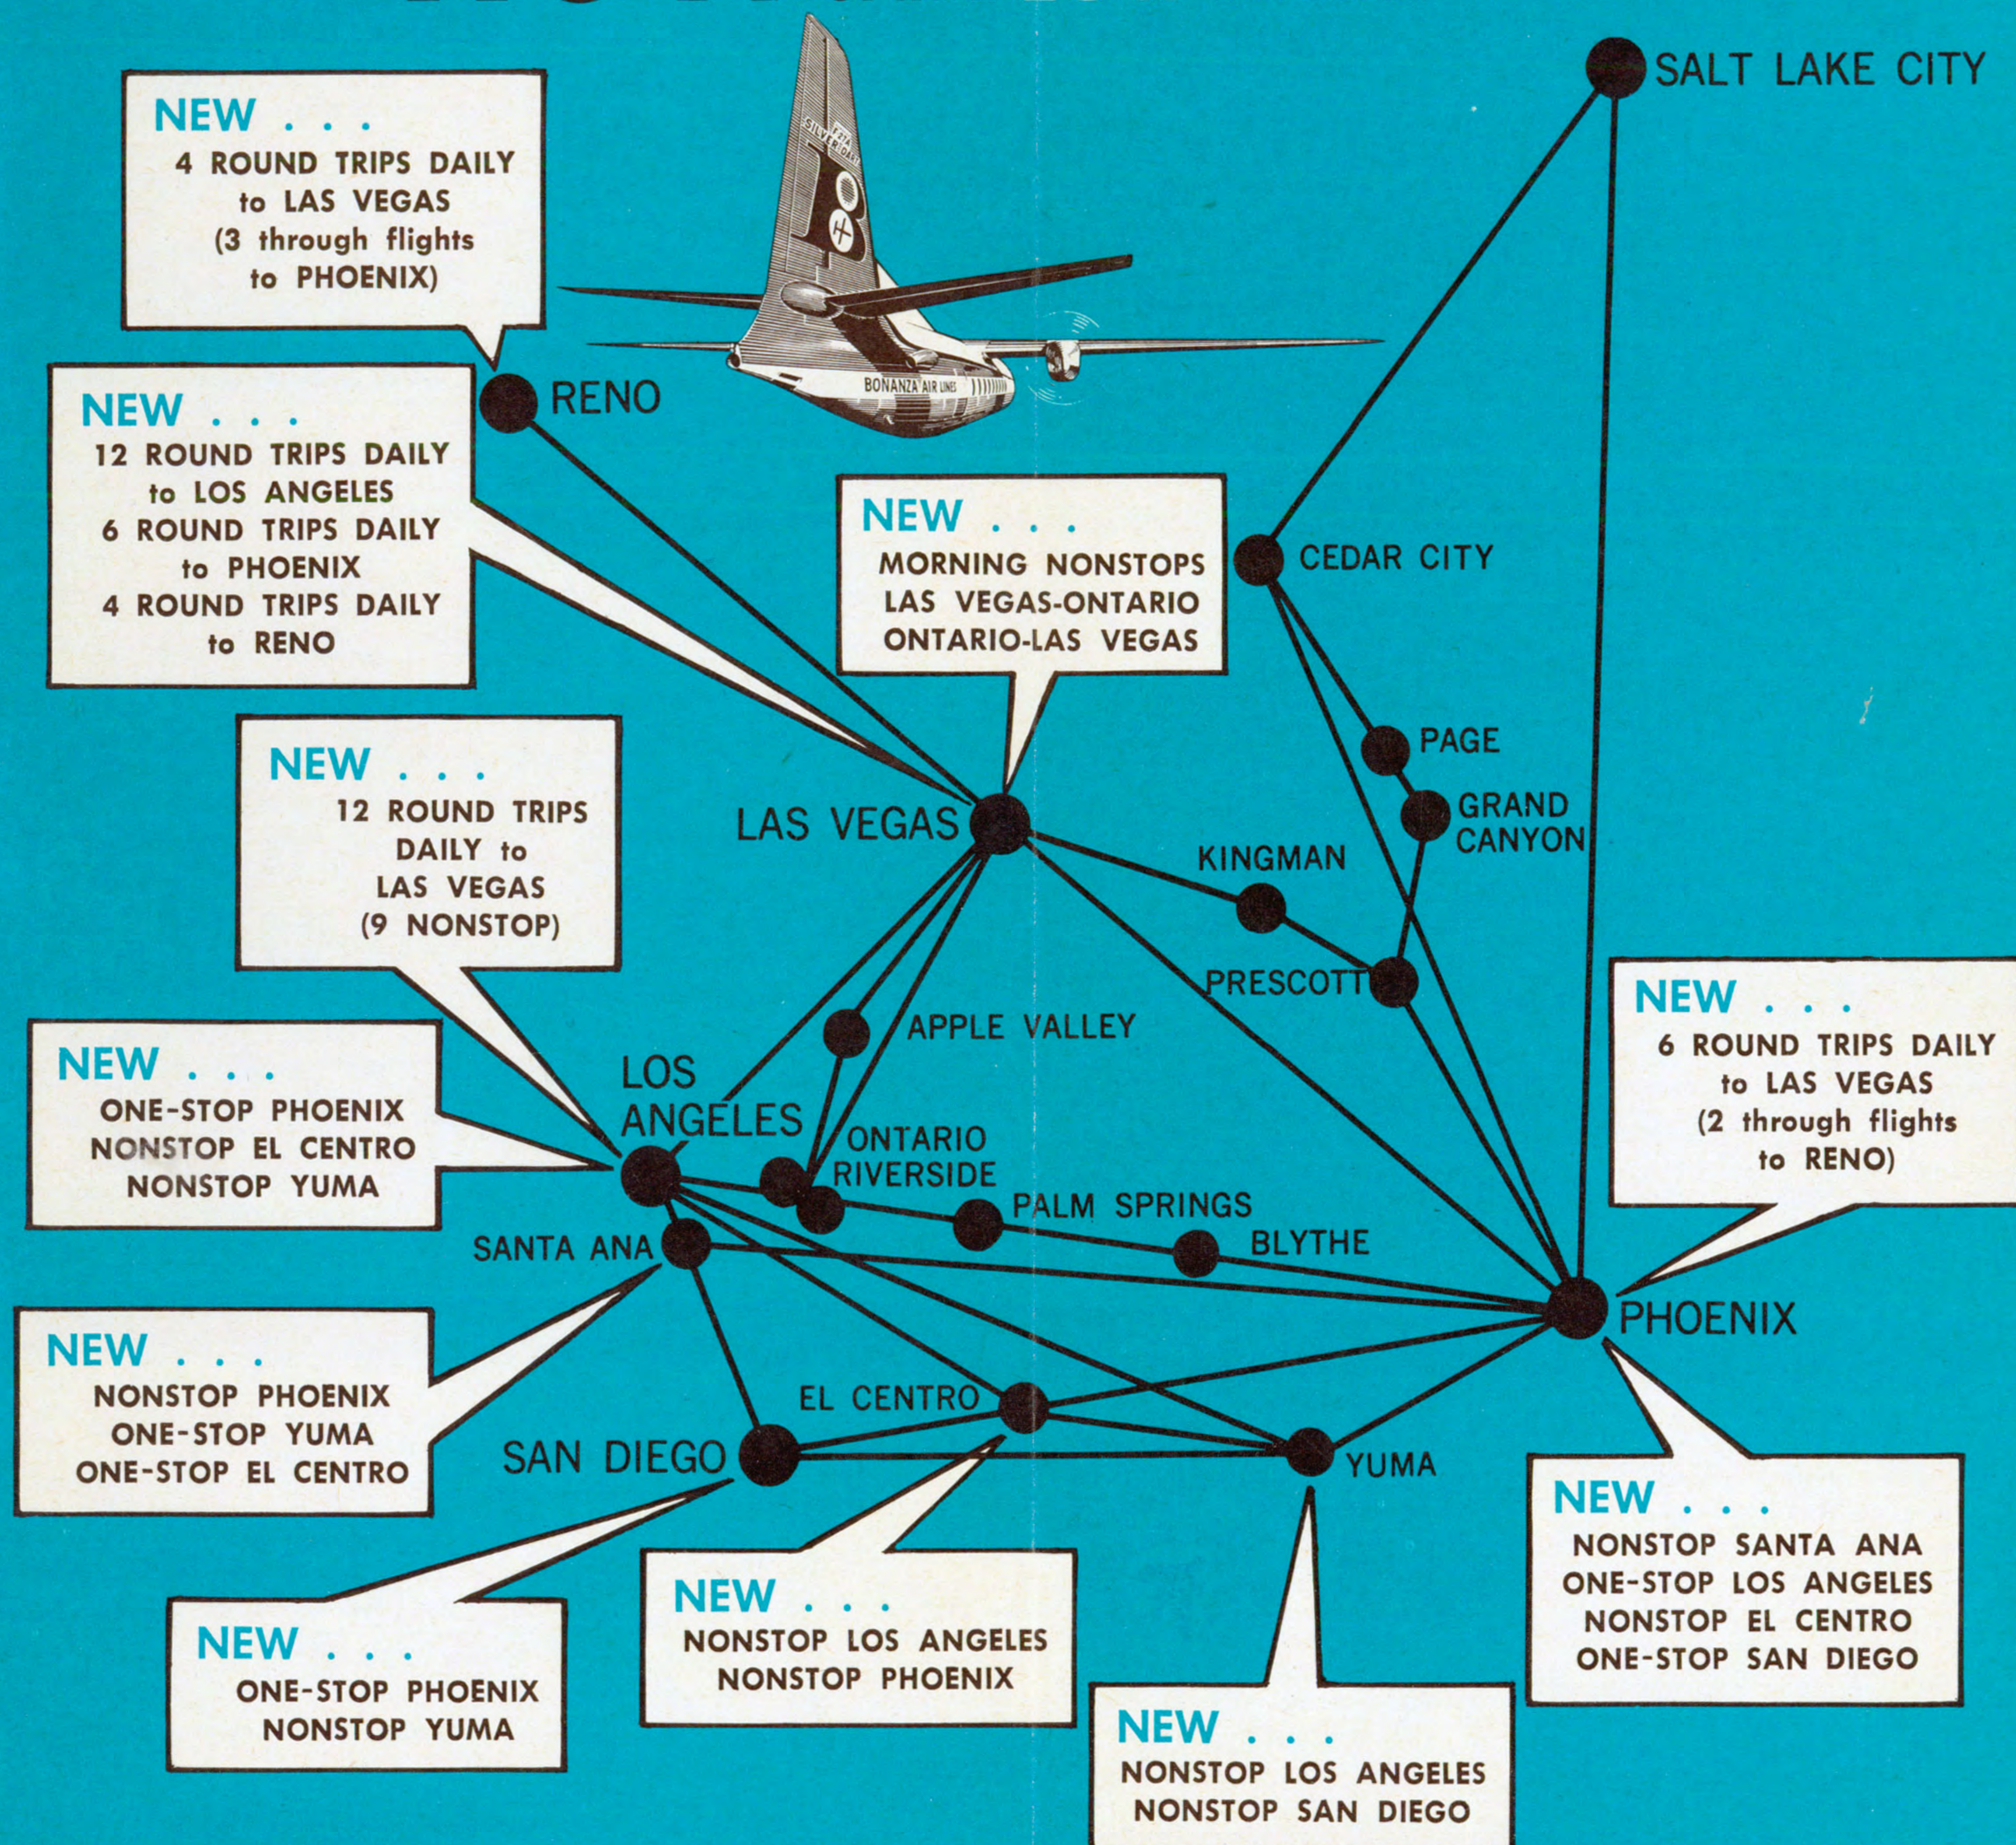

Effective October 27, 1963

BONANZA AIR LINES

BIG

NEWS

FROM

BONANZA

FIRST ALL JET-POWERED AIRLINE IN AMERICA

RESERVATIONS & INFORMATION

Effective October 27, 1963

BONANZA AIR LINES

BIG NEWS FROM BONANZA

FIRST ALL JET-POWERED AIRLINE IN AMERICA

NEW FLIGHTS

NOW MORE NONSTOP FLIGHTS!
MORE DIRECT FLIGHTS!
SAME LOW FARES!

Airport Ticket Office
Frontier Airlines
Memorial Airport
Pueblo, Colorado

	Page	Palm Springs Indio	Phoenix	Prescott	Reno	Riverside	Salt Lake City	San Diego	Santa Ana
PALM SPRINGS - INDIO	36.20								
PHOENIX	19.35	19.00							
PRESCOTT	13.30	24.85	7.90						
RENO		41.55	44.60	39.20					
RIVERSIDE	38.65	9.10	25.00	27.35	34.55				
SALT LAKE CITY	29.40	53.95	37.05	33.45		58.80			
SAN DIEGO	38.65	18.75	23.30	27.35	42.80	13.75	58.35		
SANTA ANA - LAGUNA BEACH	38.65	14.25	25.60	27.35	37.20	9.20	58.80	8.80	
YUMA	31.35	29.40	14.15	19.10	52.40	24.40	49.10	13.15	17.25

NOTE: References

- 7-day return limit. Applicable all days. May be combined with other fares.
- 10-day return limit. Applicable daily except on flights departing between 6:00 a.m. and 10:00 p.m. on Friday or on flights departing between 12:00 noon and 10:00 p.m. on Sunday. May not be combined with other fares.
- 10-day return limit. Applicable daily except Friday and Sunday. May be combined with other fares.