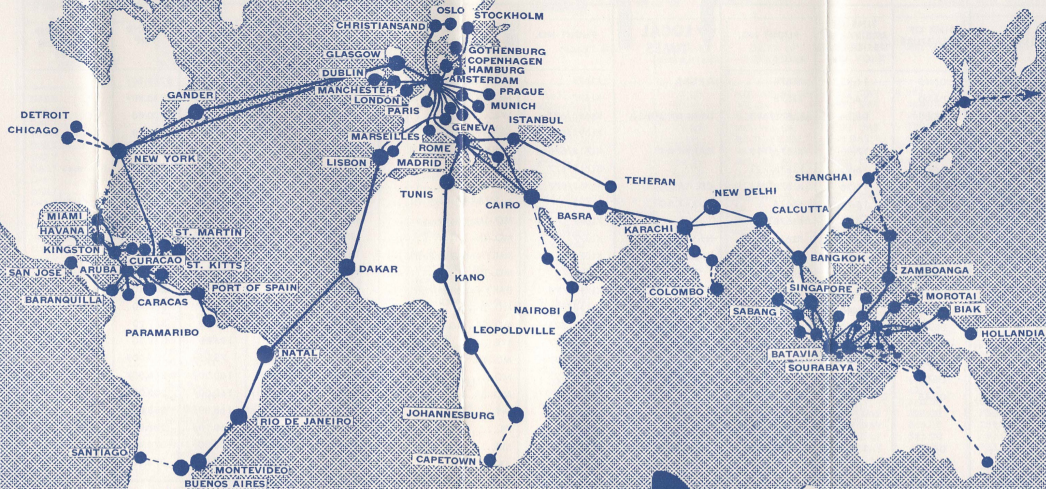

K.L.M ROYAL DUTCH AIRLINES

ALL KLM STATIONS ON THIS MAP WILL HONOR INTERNATIONAL AIR TRAVEL CARDS