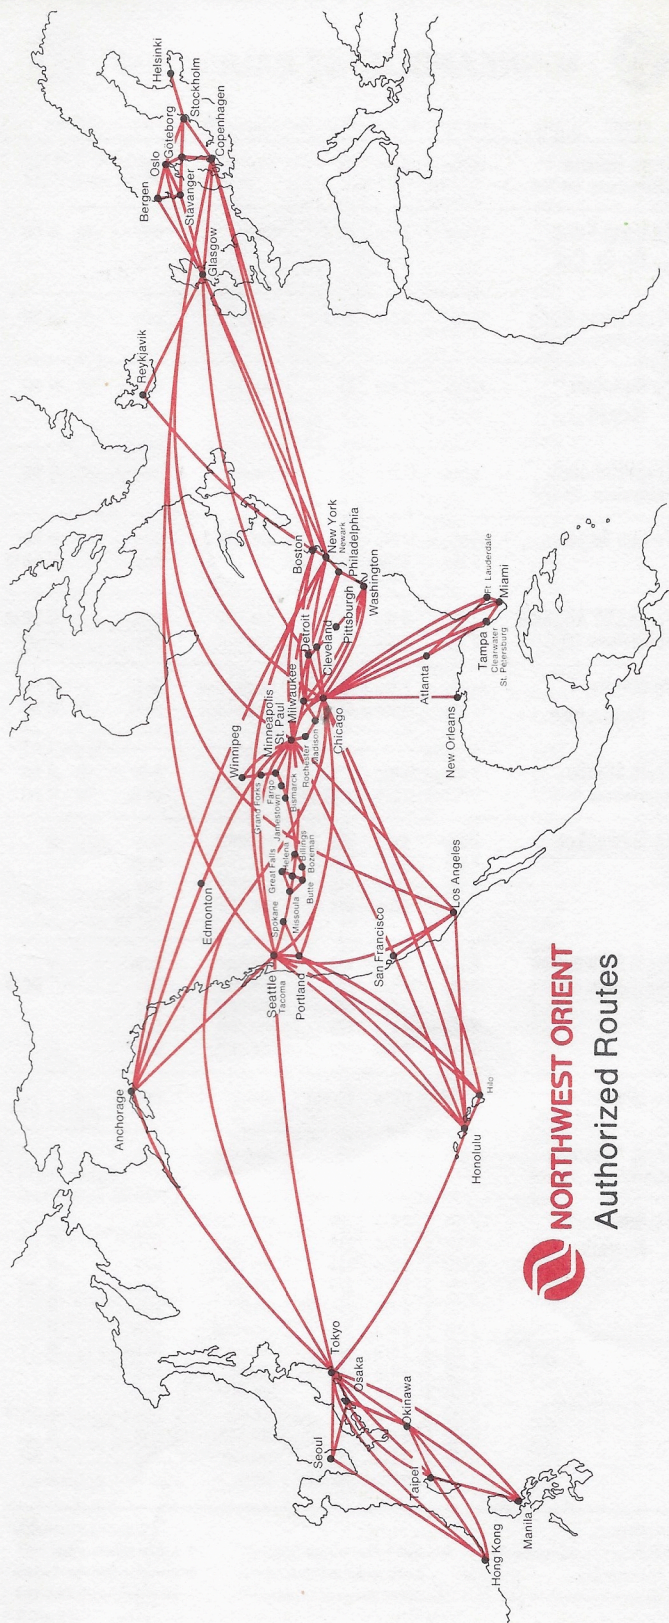

NORTHWEST ORIENT

CITY TIMETABLE

MINNEAPOLIS/ST PAUL

Reservations: 726-1234

Schedule Effective August 28, 1978

	Leave	Arrive	Flight No.	Stops or Via	Freq.	Service
To Anchorage	6 20p	10 10p	51/27	Seattle	Daily	M DC10
From Anchorage Reservations: 243-1123	12 15a	1 13p	46/54	Seattle	Daily	M DC10
To Billings	2 50p 6 40p	3 44p 8 26p	69 369	NON-STOP One-stop	Daily Daily	 S
From Billings Reservations: 248-7301	8 50a 12 35p 12 45p	11 30a 4 03p 4 15p	234 68 62	NON-STOP One-stop One-stop	Daily Daily Daily	M S M
To Bismarck	1 20p 6 45p	3 16p 7 57p	181 235	One-stop NON-STOP	Daily Daily	 S
From Bismarck Reservations: 255-3054	7 25a 3 00p	9 10a 4 03p	218 68	One-stop NON-STOP	Daily Daily	 S
To Boston	8 05a 5 15p	12 38p 8 45p	282 286	One-stop NON-STOP	Daily Daily	M M DC10
From Boston Reservations: 267-4885	9 10a 5 05p	11 53a 6 50p	283 287	One-stop NON-STOP	Daily Daily	M DC10 M
To Bozeman	2 50p	4 55p	69	One-stop	Daily	
From Bozeman Reservations: 587-4591	11 34a	4 15p	62	Two-stop	Daily	M
To Butte	2 50p	5 44p	69	Two-stop	Daily	
From Butte Reservations: 792-8341	10 48a	4 15p	62	Three-stop	Daily	M
To Chicago	7 00a 8 00a 8 40a 9 50a 10 25a 11 25a 1 30p 2 15p 4 00p 4 58p 5 30p 10 20p 12 50a	8 09a 9 15a 9 43a 10 53a 11 33a 12 34p 2 40p 3 20p 5 10p 6 05p 6 42p 11 23p 1 57a	400 180 722 218 426 440 442 716 444 184 458 12 222	NON-STOP NON-STOP NON-STOP NON-STOP NON-STOP NON-STOP NON-STOP NON-STOP NON-STOP NON-STOP NON-STOP NON-STOP NON-STOP	Daily Ex Su Daily Daily Daily Daily Ex Sa Daily Ex Sa Daily Ex Sa Daily Daily	M DC10 M DC10 M DC10 S DC10 DC10 DC10 S S DC10 747

AIRPORT CODES:

New York

J Kennedy
L LaGuardia
E Newark

Washington

N National
D Dulles

Florida

M Miami
L Ft. Lauderdale

MINNEAPOLIS/ST PAUL

NORTHWEST ORIENT
Authorized Routes