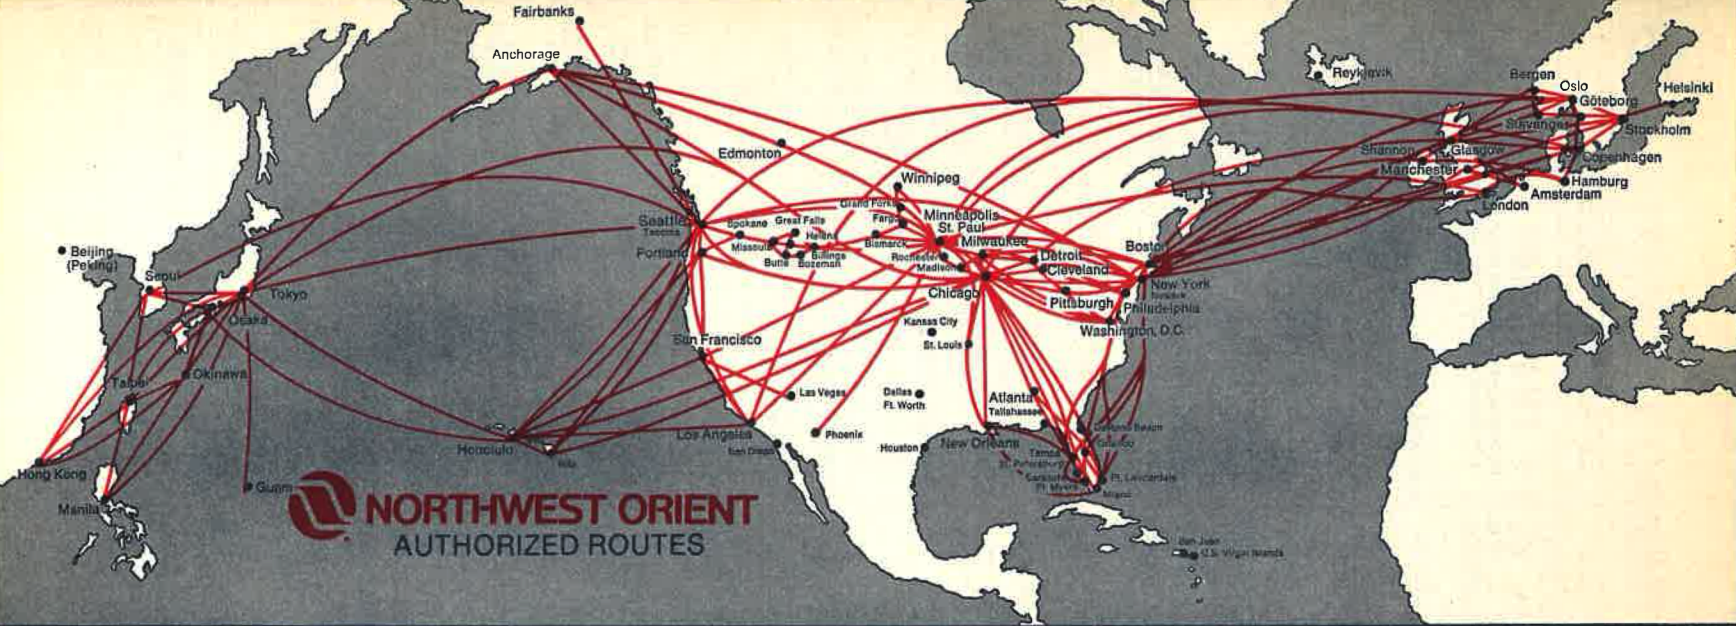

NORTHWEST ORIENT

System Timetable Effective April 26, 1981

EUROPE COMES EASY ON NORTHWEST.

- New Boston-London nonstop service starts May 1.
- New Minneapolis/St. Paul-Oslo nonstop service starts June 10.
- Nonstop service to Copenhagen, London, Oslo, and Shannon.
- Direct service to Glasgow, Hamburg and Stockholm.
- Convenient connections to dozens of other major business centers and vacation spots in Europe.
- Northwest flies only 747s on international routes with sleepers in First Class.
- Regal Imperial Service — our most elegant inflight service.

Table with 7 columns: Leave, Arrive, Flight No., Stops or Via, Freq., Service. Includes routes to St. Louis, San Francisco/Oakland/San Jose, Seattle/Tacoma, Shannon, Spokane, Washington/Baltimore, Winnipeg, Anchorage, Atlanta, Billings, Bismarck, Boston, Bozeman, Chicago, Cleveland, Detroit, Fairbanks, Fargo/Moorhead, Madison.

Table with 7 columns: Leave, Arrive, Flight No., Stops or Via, Freq., Service. Includes routes to Milwaukee, Minneapolis/St Paul, Missoula, New York/Newark, Philadelphia, Portland, Rochester, San Francisco/Oakland/San Jose, Seattle/Tacoma, Spokane, Tampa/St Petersburg, Washington/Baltimore, Anchorage, Atlanta, Boston, Chicago, Cleveland, Detroit, Fairbanks, Fargo/Moorhead, Madison.

Table with 7 columns: Leave, Arrive, Flight No., Stops or Via, Freq., Service. Includes routes from Honolulu, Hawaii (HST) to Los Angeles, Manila, Minneapolis, Okinawa, OSAKA, Portland, San Francisco/Oakland/San Jose, Seattle/Tacoma, Seoul, Taipei, SPOKANE, Tokyo, Tokyo, Japan, Tokyo, Taiwan, Las Vegas (PDT), Anchorage, Great Falls.