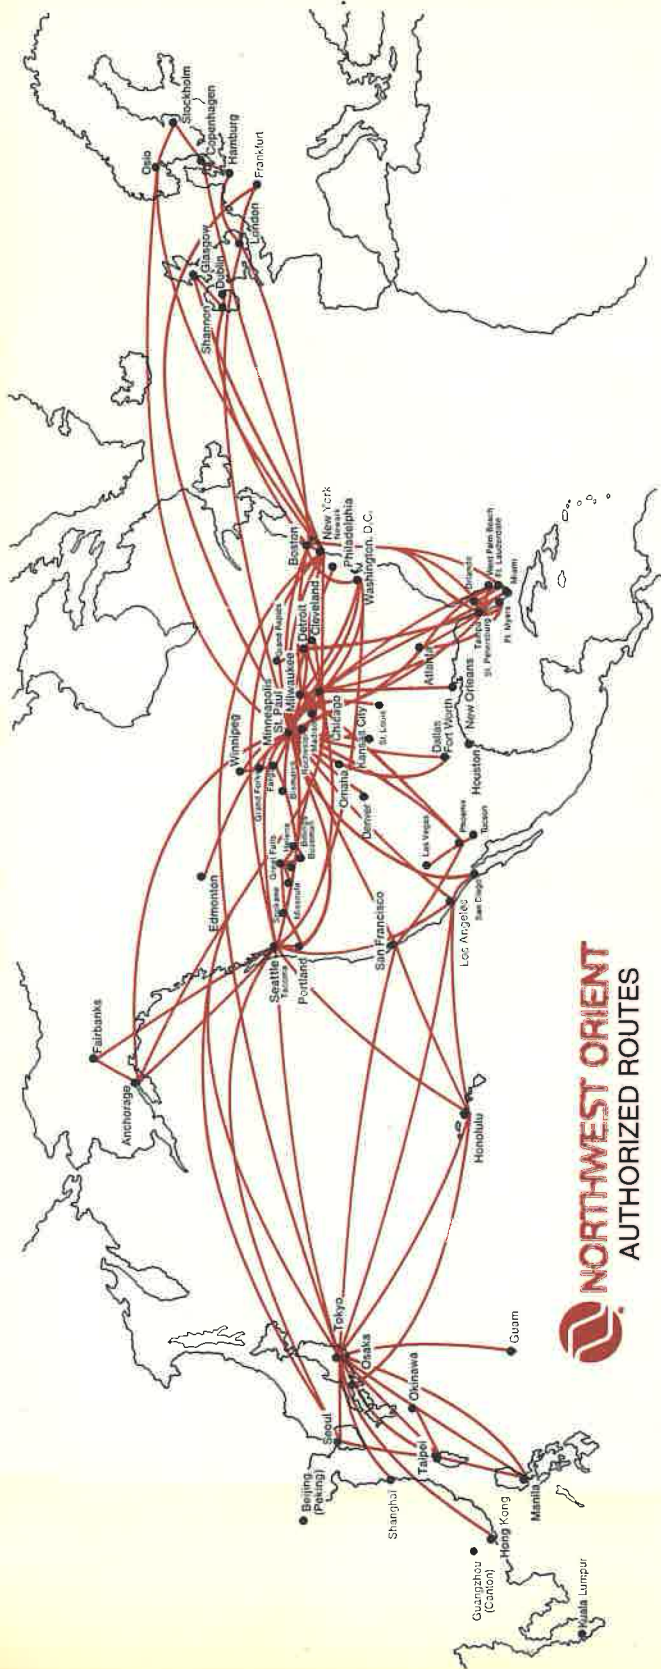

NEW ORLEANS

	Leave	Arrive	Flight No.	Stops or Via	Freq.	Service
To Winnipeg, Man., Canada	1135a	835p	183/715	Mpls.-St. Paul	Daily	M
From Winnipeg	1140a	510p	182	Two-stop	Daily	S

Reservations:
(204) 475-2730

INTERLINE CONNECTIONS

Call Northwest Reservation Offices for information and reservations on flights of other airlines connecting with Northwest services. All Northwest offices have complete schedules of other airlines available and will assist you in planning your flights.

NORTHWEST ORIENT
AUTHORIZED ROUTES

SYMBOLS:

M Meal service appropriate to time of day.
S Snack Service.
BR-British Caledonian Airways
CX-Cathay Pacific Airways

M/S Meal served in First Class;
Snack served in Coach.
Inflight movies and stereo.
GA-Garuda Indonesian Airways
MH-Malaysian Airline System

◆ Arrival following day.
⊙ Arrival second day, Enroute overnight stop in the Orient.
SQ-Singapore Airlines