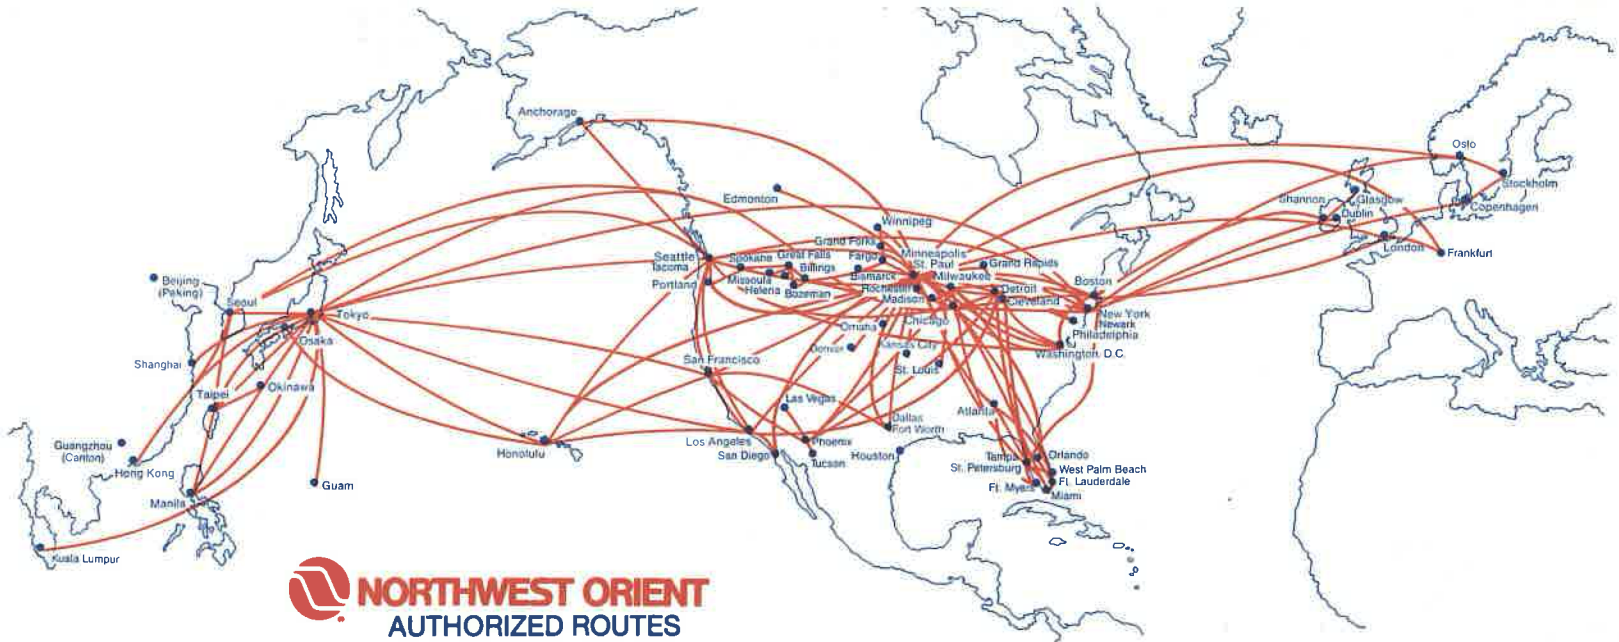

AIRPORT CODES:

New York	Washington	Florida	Chicago	London	Paris
J Kennedy	N National	M Miami	O O'Hare	G Gatwick	C Charles DeGaulle
L LaGuardia	D Dulles	L Ft. Lauderdale	M Midway		
E Newark	Flight numbers 1000-1199 are operated by Northwest Orient Airliner.				

 **NORTHWEST ORIENT**
AUTHORIZED ROUTES