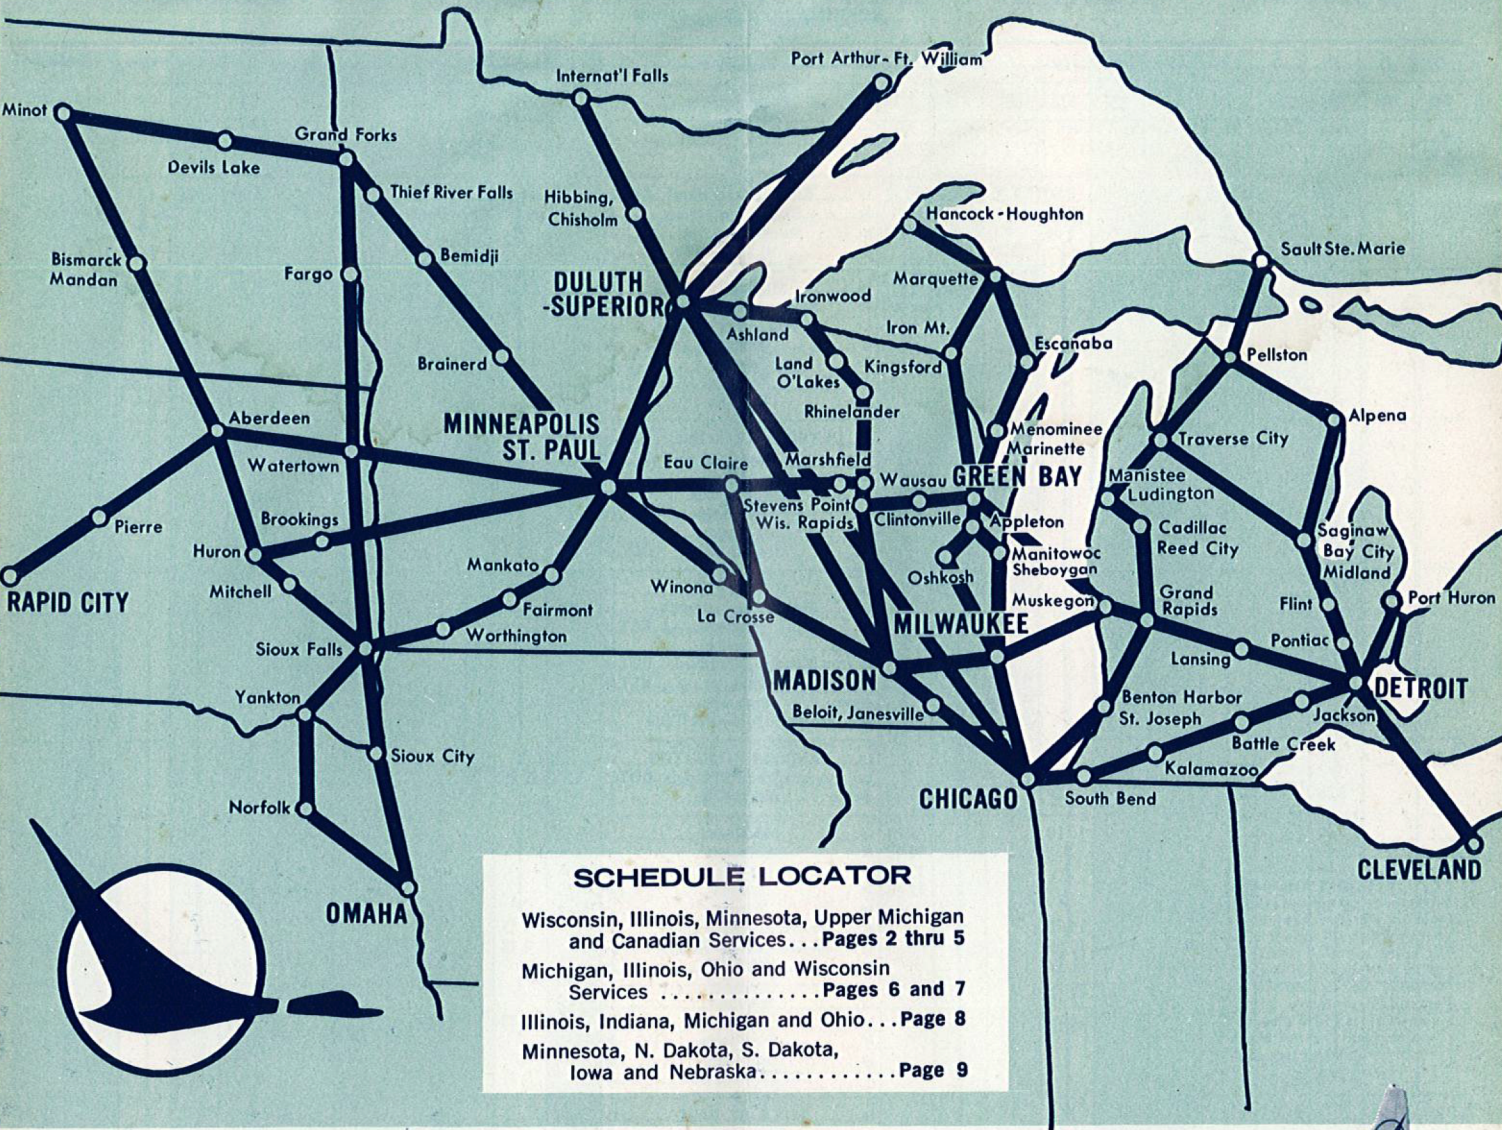

MAY 24 THRU JUNE 30, 1964

**NORTH
CENTRAL
AIRLINES**

91
cities

ROUTE OF THE NORTHLINERS
NORTH CENTRAL AIRLINES, INC.

SCHEDULE LOCATOR

Wisconsin, Illinois, Minnesota, Upper Michigan
 and Canadian Services . . . **Pages 2 thru 5**
 Michigan, Illinois, Ohio and Wisconsin
 Services **Pages 6 and 7**
 Illinois, Indiana, Michigan and Ohio . . . **Page 8**
 Minnesota, N. Dakota, S. Dakota,
 Iowa and Nebraska **Page 9**

**CONTACT US ABOUT OUR
 FAST...CONVENIENT...ECONOMICAL
 CHARTER SERVICE**

NORTH CENTRAL AIRLINES, INC.

6201 34th AVENUE SOUTH • MINNEAPOLIS, MINNESOTA 55450

NORTH CENTRAL AIRLINES, INC.

TYPICAL ONE-WAY FARES